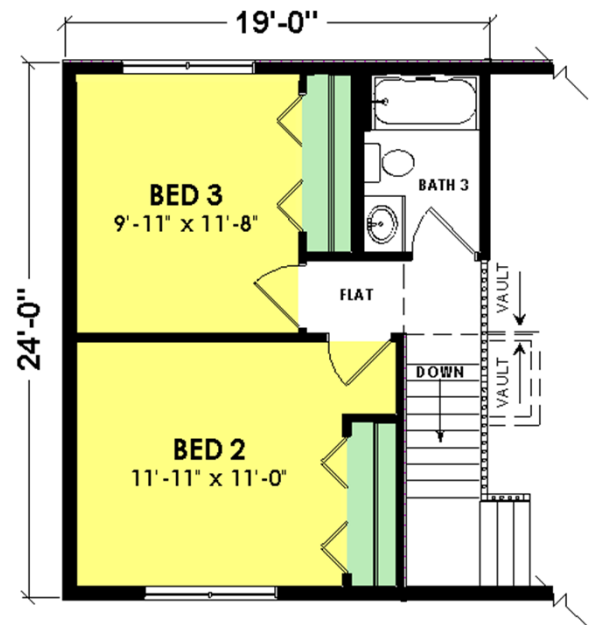

Black Oak

Model L5200T

3 Bed, 2 1/2 Bath

First Floor: 864 Sq. Ft.
Second Floor: 463 Sq. Ft.
Total: 1,327 Sq. Ft.

Woodcraft Homes

Building Dreams...One Home at a Time

W5175 State Rd 21, Necedah, WI | 877-288-7074 | www.WoodcraftHomesWi.com