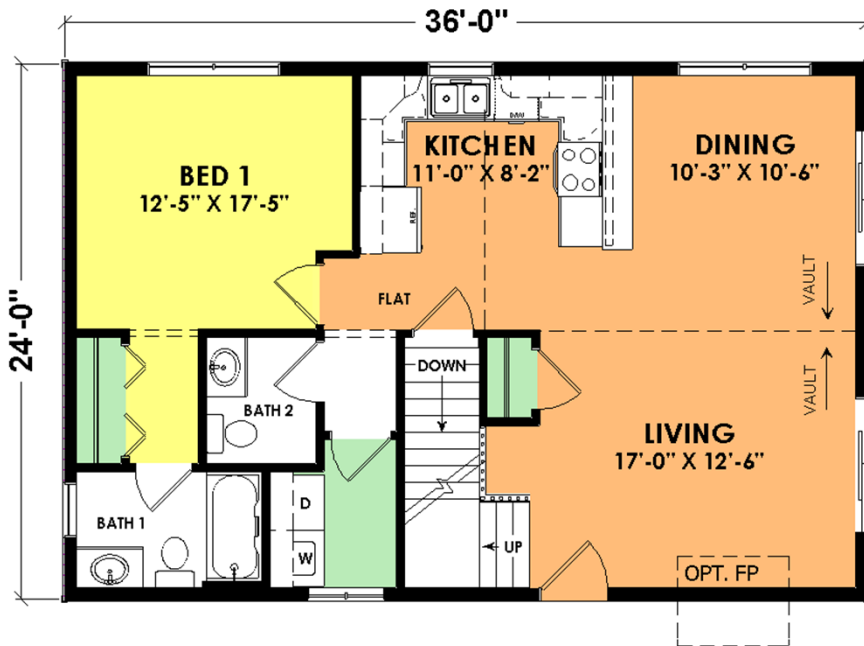

Black Oak

Model L5200T

3 Bed, 2 1/2 Bath

First Floor: 864 Sq. Ft.
Second Floor: 463 Sq. Ft.
Total: 1,327 Sq. Ft.

Woodcraft Homes

Building Dreams...One Home at a Time

W5175 State Rd 21, Necedah, WI | 877-288-7074 | www.WoodcraftHomesWi.com