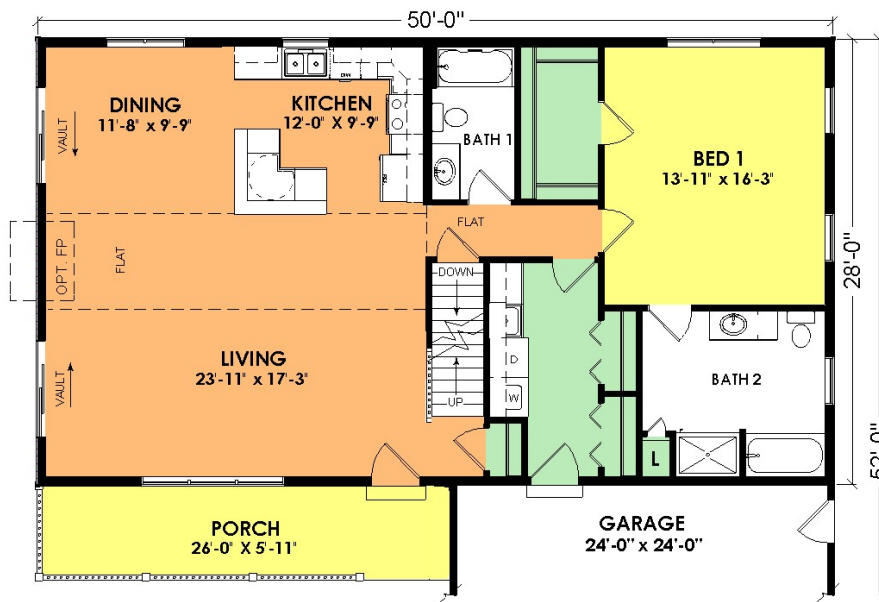

Virginia Pine

Model L5800T

3 Bed, 3 Bath

First Floor: 1,400 Sq. Ft.
Second Floor: 714 Sq. Ft.
Total: 2,114 Sq. Ft.

Building Dreams...One Home at a Time

W5175 State Rd 21, Necedah, WI | 877-288-7074 | www.WoodcraftHomesWi.com