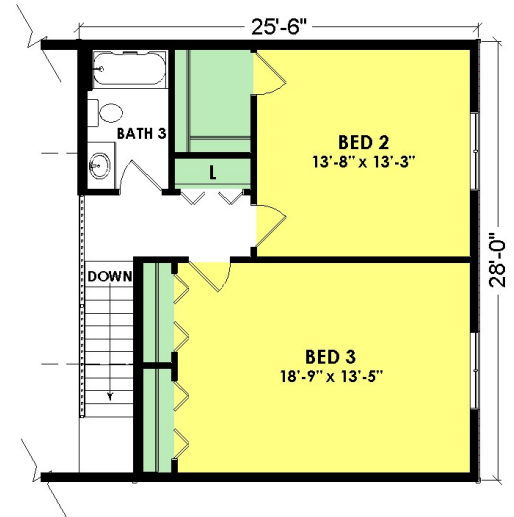

Virginia Pine

Model L5800T

3 Bed, 3 Bath

First Floor: 1,400 Sq. Ft.
Second Floor: 714 Sq. Ft.
Total: 2,114 Sq. Ft.

Building Dreams...One Home at a Time

W5175 State Rd 21, Necedah, WI | 877-288-7074 | www.WoodcraftHomesWi.com